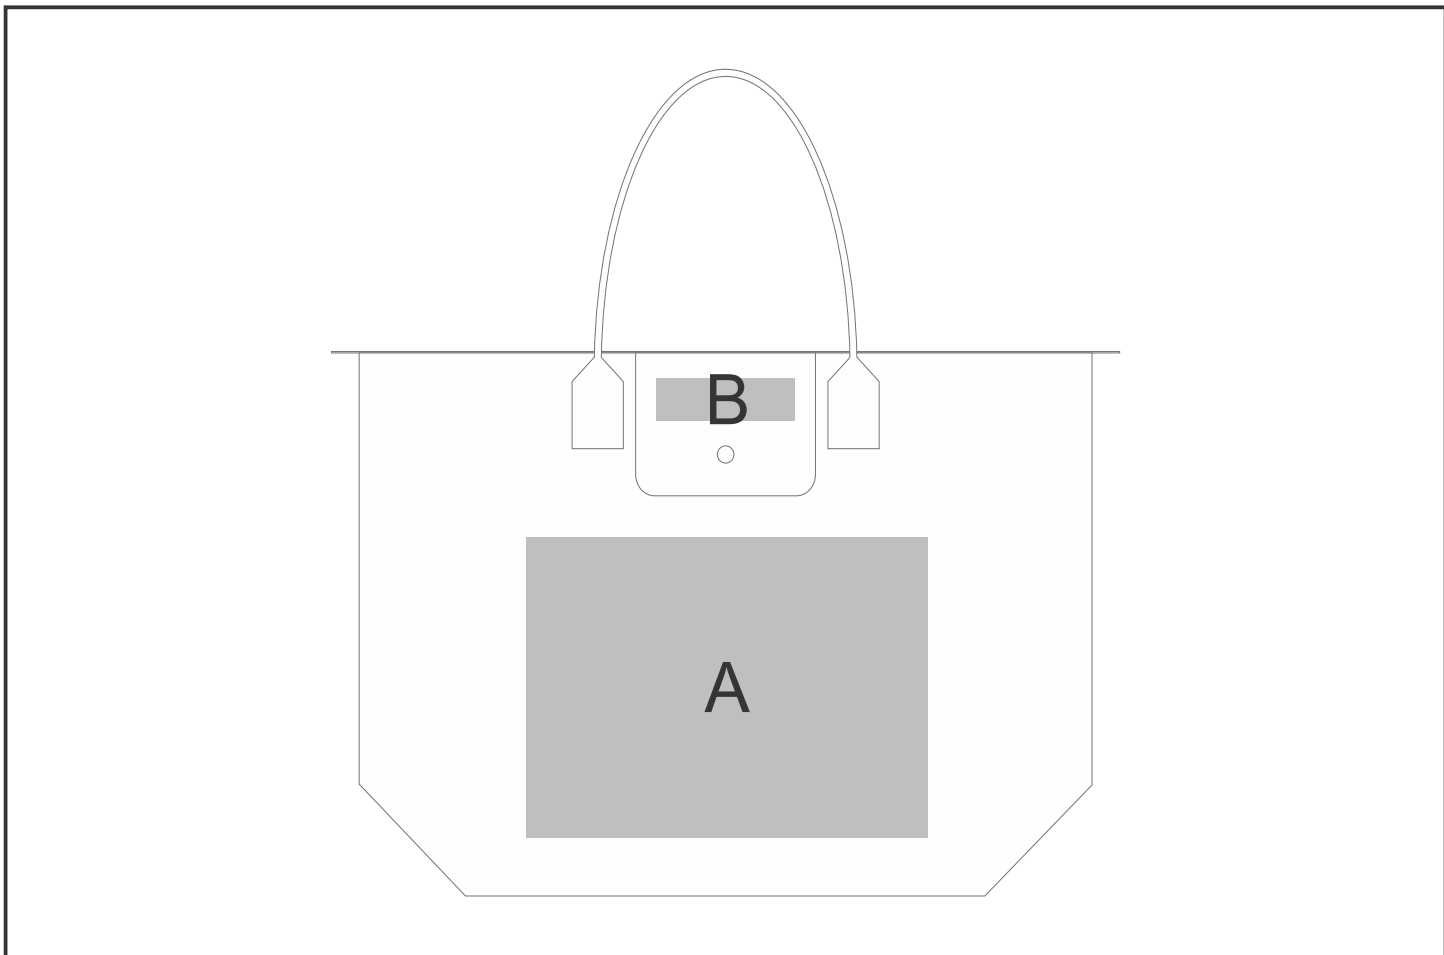

# BAG-4002

Metro Fashion Tote

## Need to know:

- Includes 1-Colour, 1-Position Screen Print (setup fee applies)
- No Solid Blocks for screen due to double lining
- No Solid Blocks for DDT

## Branding Options:

Position	Branding Method (Branding Code)	No. of Colours	Dimension
A	Screen Print (SB)	1 Colour	290mm wide x 210mm high
A	Digital Direct Transfer (DDT-D)	Full Colour	105mm wide x 74mm high
A	Digital Direct Transfer (DDT-A)	Full Colour	148mm wide x 105mm high
A	Digital Direct Transfer (DDT-B)	Full Colour	210mm wide x 148mm high
A	Digital Direct Transfer (DDT-C)	Full Colour	210mm wide x 250mm high
B	Debossing (BOS-1)	N/A	100mm wide x 30mm high